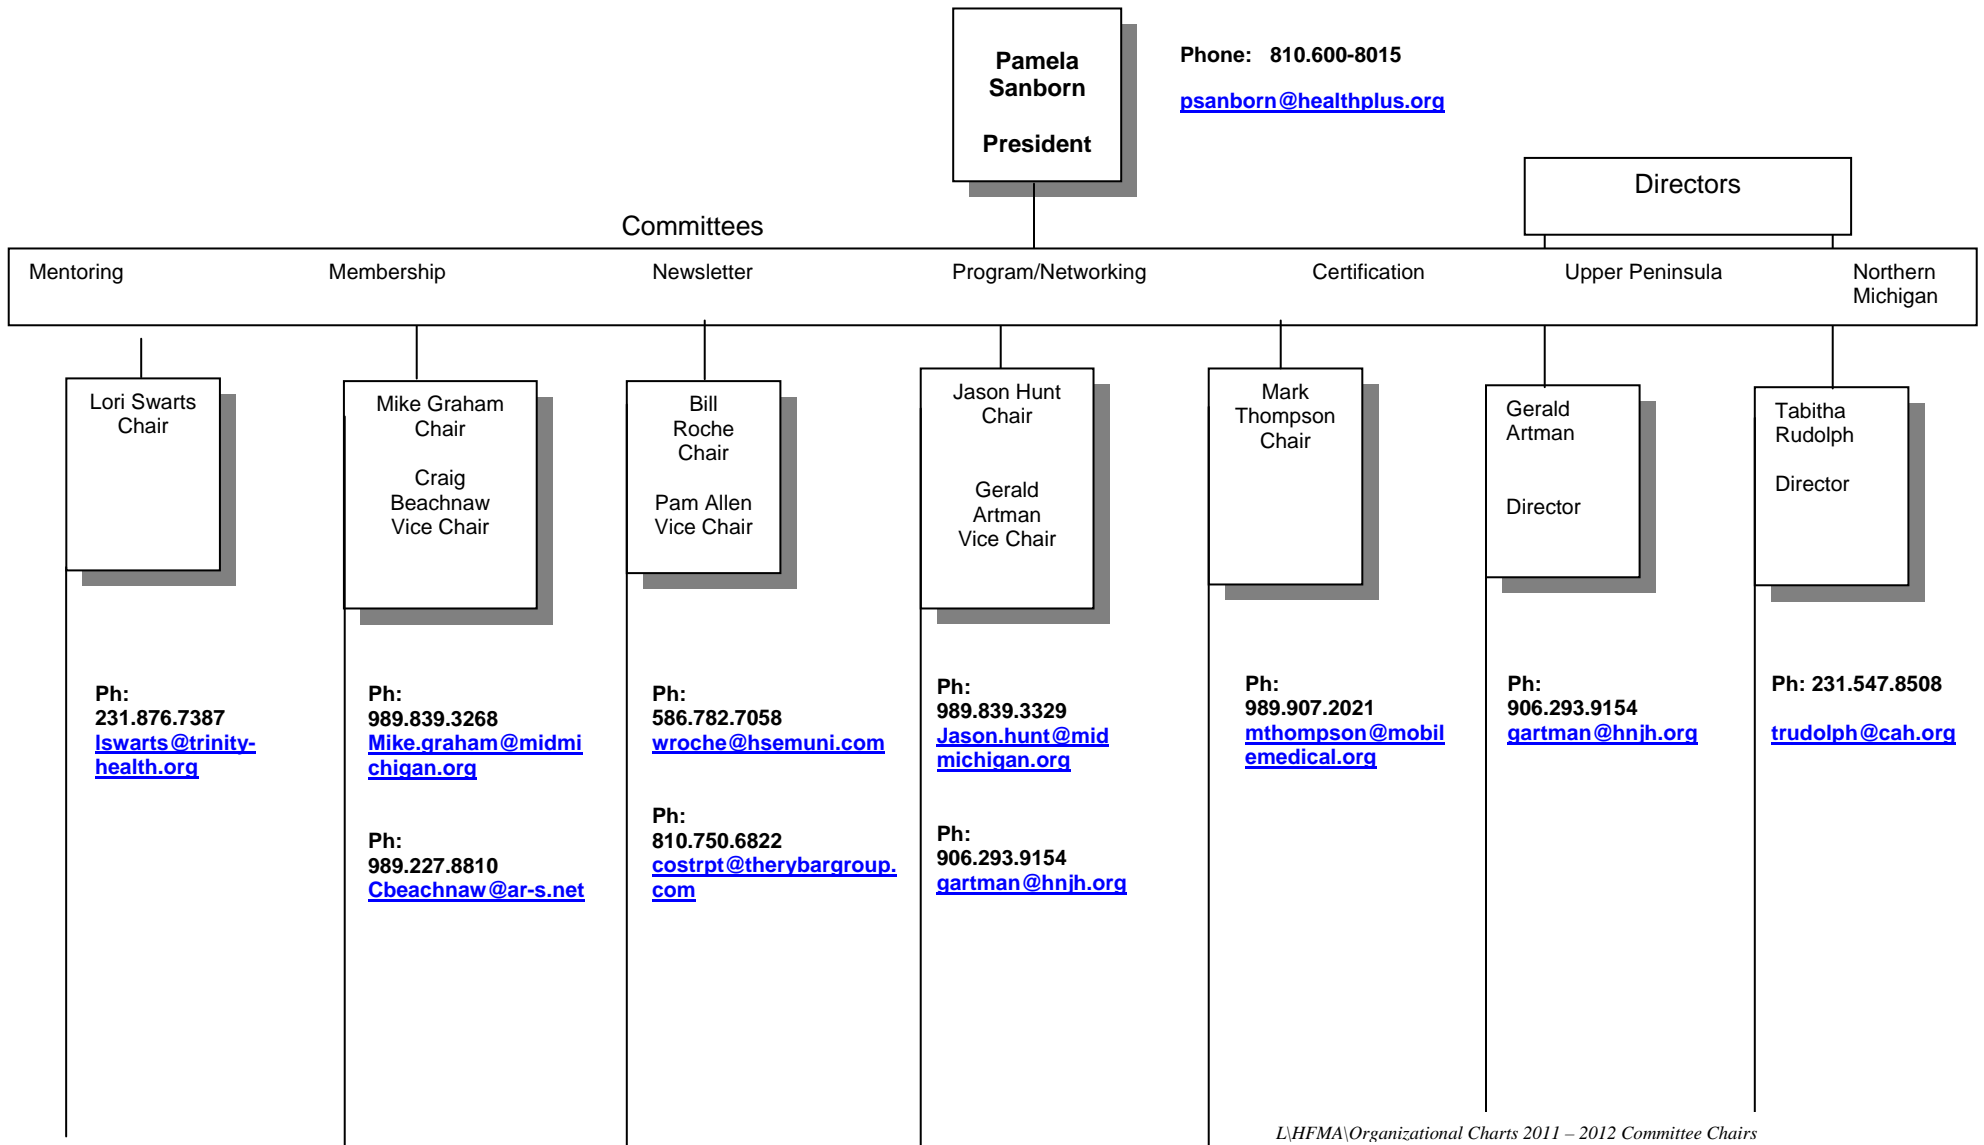

HFMA Great Lakes Chapter Committee Chairs

June 1, 2011– May 31, 2012

HFMA
Great Lakes Chapter
Committee Chairs
June 1, 2011 – May 31, 2012